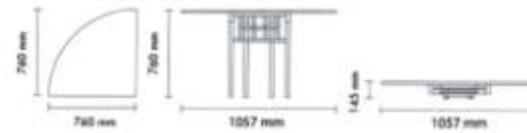

BUFFET TABLES

CANTEEN TABLES

Colours of Table Top

White	Light	Green	Pink	Blue (Steel)	Blue (Wood)
Orange	Yellow	Orange	Purple	Black (Wood)	Black (Steel)
Black	Red	Red	Black	Grey (Steel)	Grey (Wood)

BANQUET SERIES

Imported Mechanism Folding Banquets Tables

PS-165

Available in all sizes & diameters