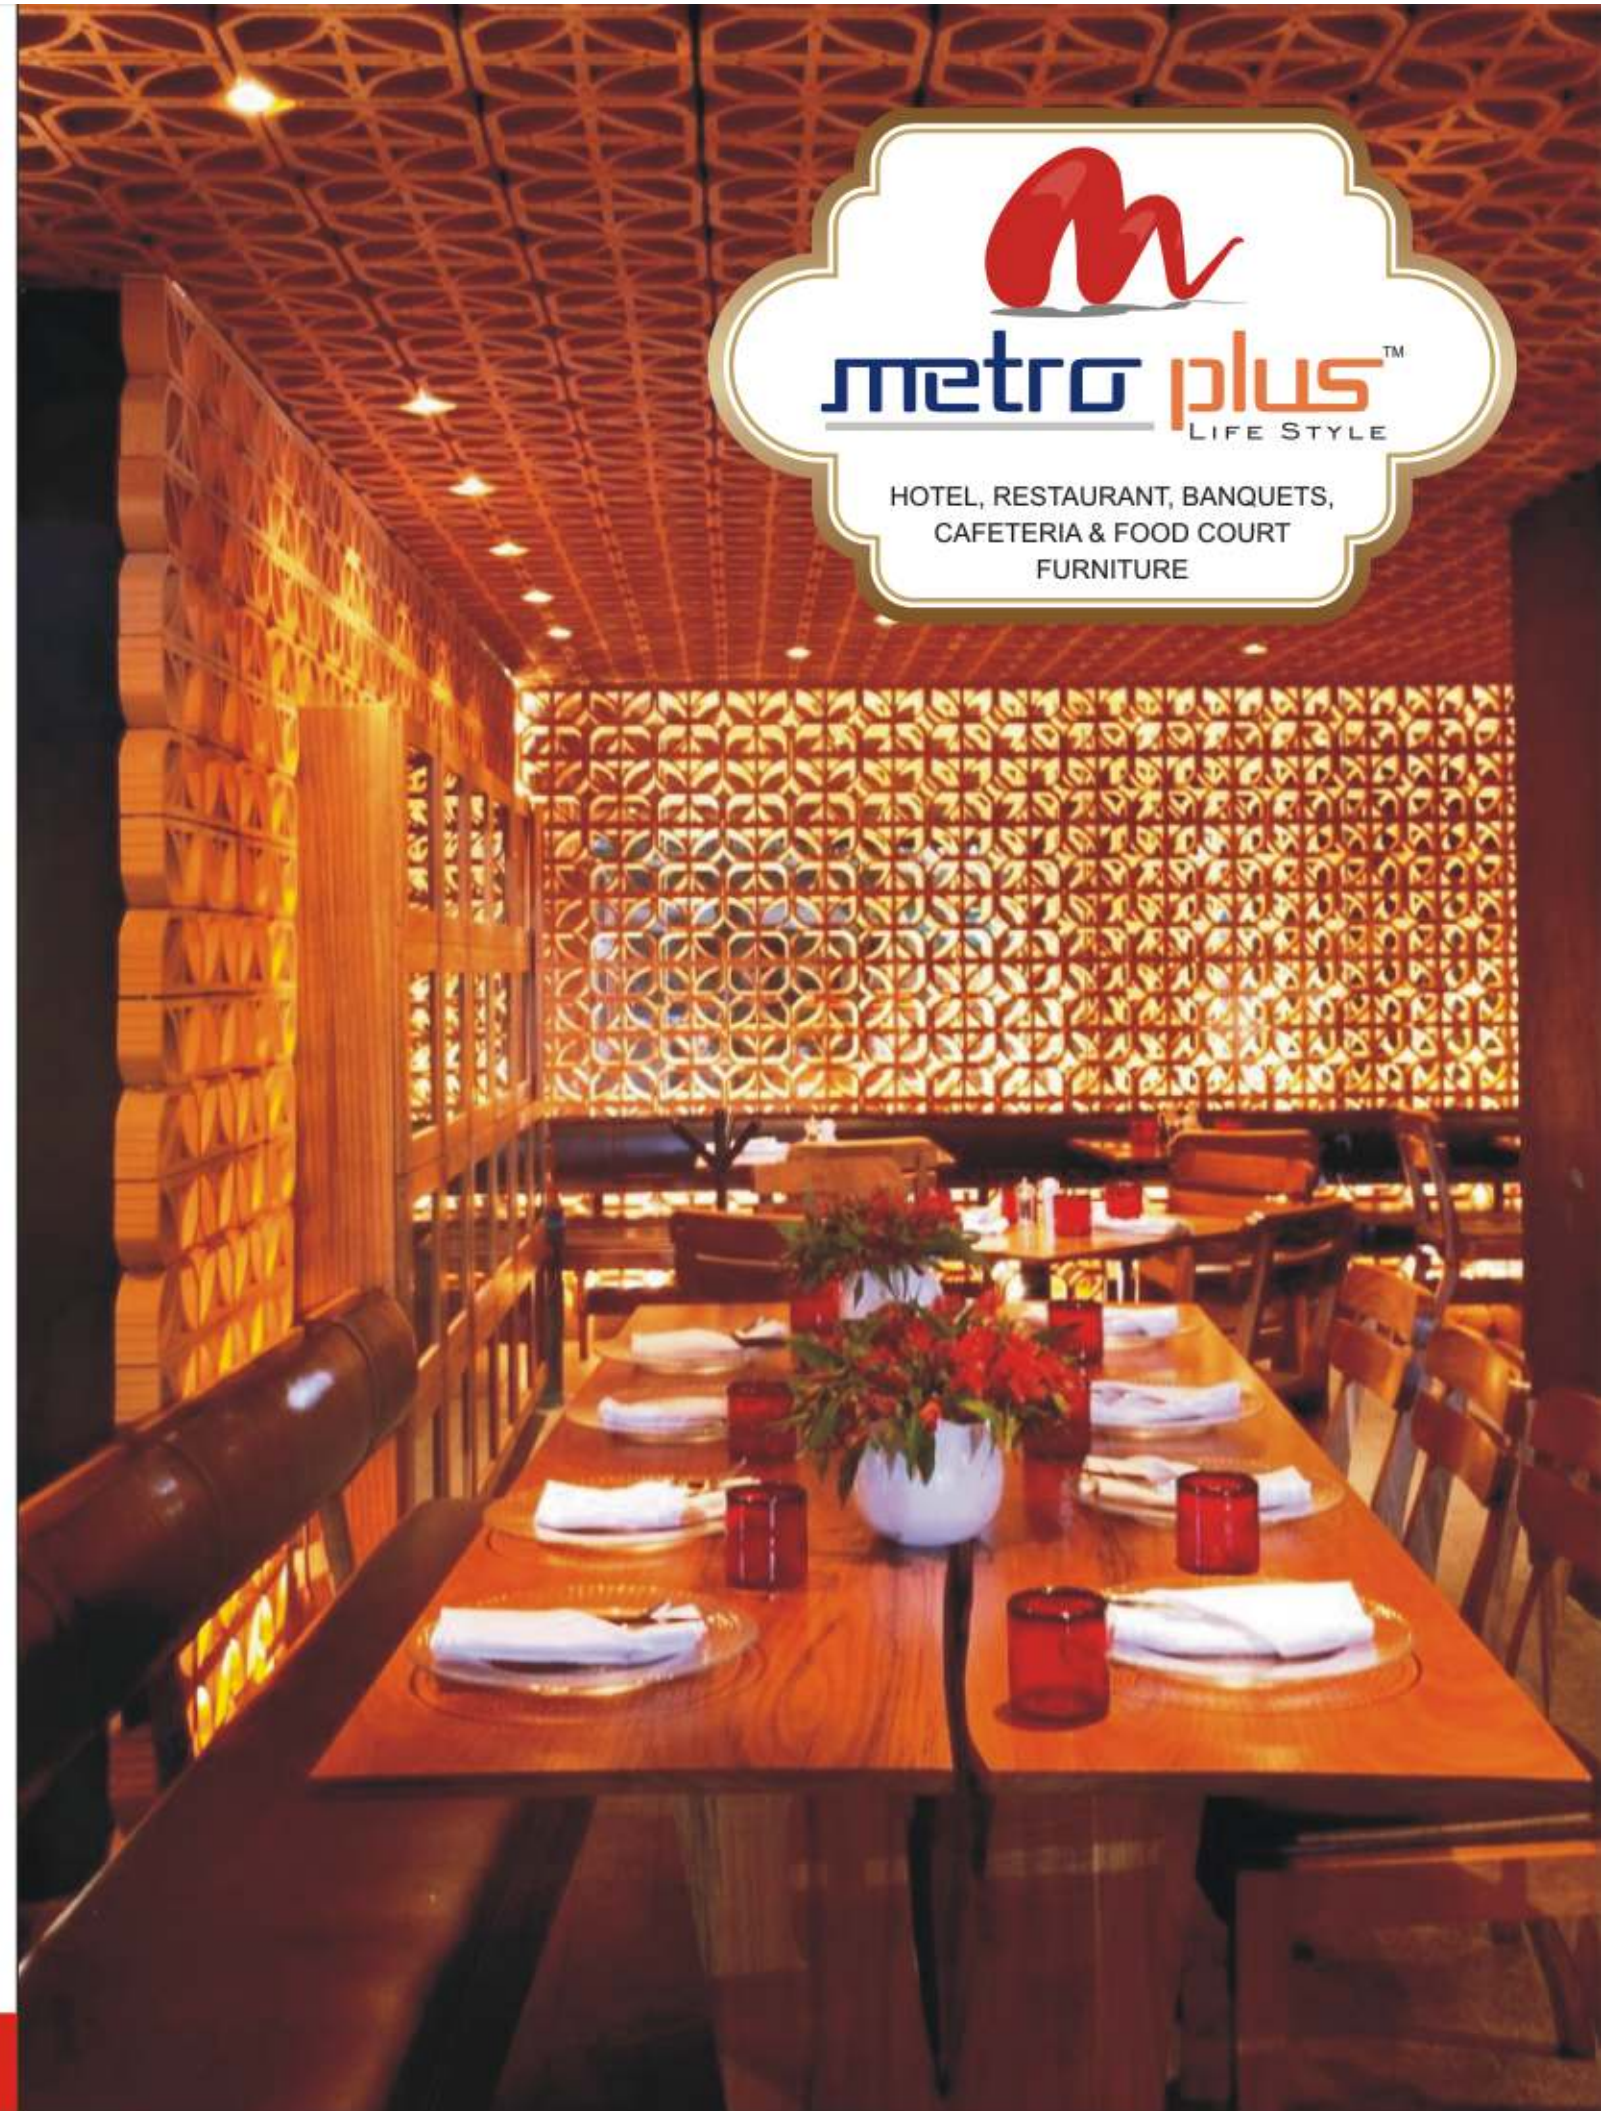

OUTDOOR, BANQUET, CAFETERIA, HOTEL, MULTIPLEX & OFFICE FURNITURE

Showroom I: 9/50, 1st Floor, Industrial Area, Kirti Nagar, (opp:- Railway Reservation Center) New Delhi -110015

Showroom II: 10/65, 2nd Floor, Industrial Area, Kirti Nagar, (Lane opp: S.D. Public School) New Delhi -110015

Ph : +91 11 45038267, 45050184
Fax : +91 11 45045977
Email : kursiwalla@gmail.com
metropluslifestyle407@gmail.com
Web : www.outdoor-furniture-manufacturers.com
www.restaurantfurnitureindia.com

Mailing Address :
C - 407, Millennium Appartment, Sector - 18, Rohini
New Delhi- 110085 (INDIA)

Ph : +91 11 65829981, 32509985, 65168163, 64616647
Cell : 09212503334, 09811095905, 09911095905, 09212503335
Email : info@metropluslifestyle.com
chairwalla@yahoo.com
Web : www.chairwalla.com

MUMBAI | PUNE | BANGALURU | HYDERABAD | CHENNAI